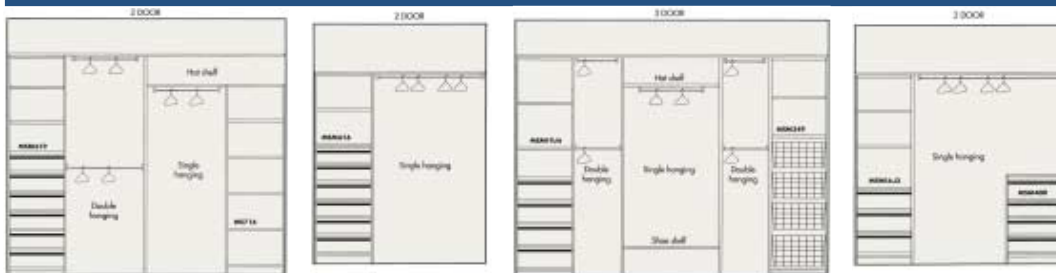

BUILT-IN ROBES EXACTLY HOW YOU WANT THEM: Just a couple of layout ideas for your built-in robes. The combinations and choices are endless. All available with a choice of mirror or vinyl or combination doors. Sizes available – 1200, 1500, 1800 and 2400 wide; 600 deep; 2100, 2250 and 2400 high. Barry's wardrobes look great on the outside, but it's what's inside that counts. Whether you're looking for a new wardrobe or updating an existing one for adults or children, Barry's offer a range of modular internal options to give you the flexibility you require. Mix and match open shelf systems, wire baskets, drawers, wire baskets and as much hanging space as you want. Bring in your measurements and take a New Look at Barry's Wardrobe Design service.

An easy to use and helpful **Wardrobe Planner** is available on www.barrys.com.au

TALL INSERT UNITS: Ideal for walk-in robes. 2000x600x450 deep. Extra height units for double hang. Metal drawer runners.

WARDROBE INSERTS: 1480x500mm. Metal drawer runners. Jumbo, standard drawers and shelf options available.

MAXI RANGE OF WARDROBE INSERT UNITS: Extra wide units 600mm. Range of styles & sizes. Adjust. shelves & metal drawer runners.

SLIDING DOOR ROBE: 1800x900mm with shoe shelf.

BOOKCASES: Large range available to suit every need.

HUTCH: Adjustable shelves ideal for kitchenette, office or bedrooms.

PANTRY OR LINEN CLOSET: With adjustable shelves.