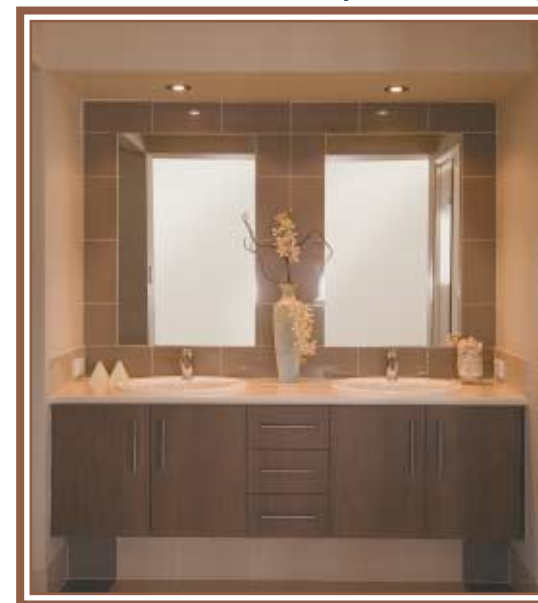

**RANGER ACCESSORIES:** Adds the finishing touches to your bathroom. Ideal with matching Ranger Taps.

**RANGER TAPSETS:** Traditional cross handles add style to match Ranger accessories at an affordable price.

Barry's, The Home Improvers recommends and supplies "WELS" approved products.

**Great bathrooms begin with selection, choice and variety. That's exactly what is available at Barry's.**

Vanities, in a huge range of colours, shapes, sizes and styles. Taps in a choice of styles that are amazing. Showers, baths, spas, toilet suites, basins, trays, screens, cabinets, and accessories, absolutely everything you need to make the informed choice and selection you deserve. Your new bathroom can be a unique expression of your individual style and taste, as well as a sound economic investment in the overall value of your home.

**SATINJET HANDSHOWER:** On wall bracket. Patented design ensures full flow yet soft spray.

**CISTERN STAND CHROME:** Attractive chrome finish, space saving storage.

**BATH PIVOT PANEL:** 1500x790. Fits over almost all rectangular baths or spas.