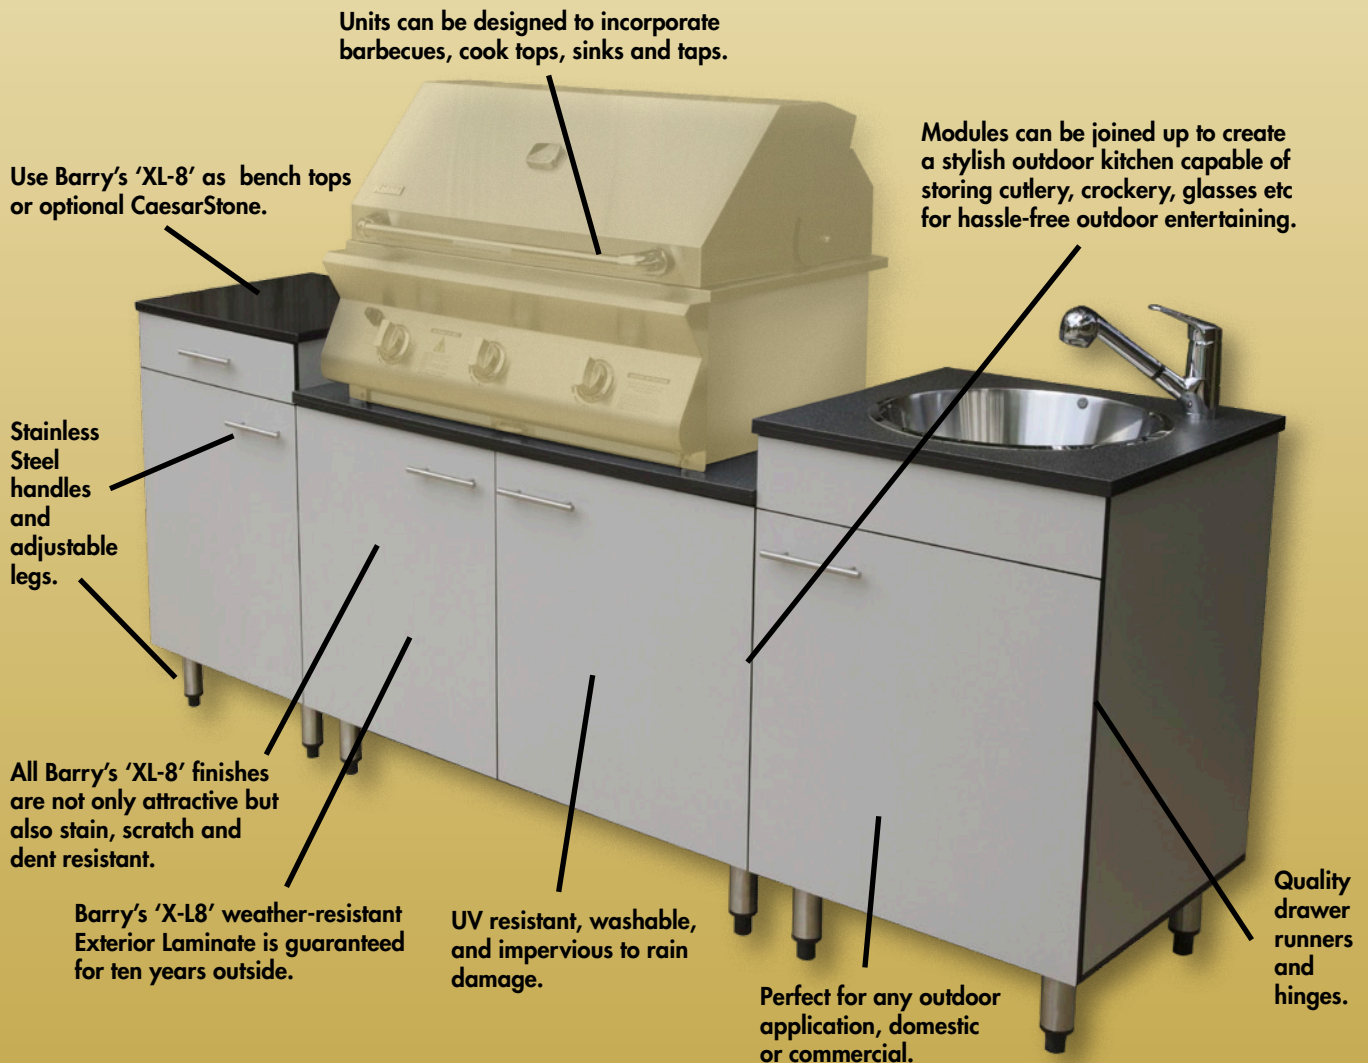

# Barry's just turned cabinet technology inside-outside.

Introducing Barry's revolutionary new "Alfresco" range of outdoor cabinets, constructed using Barry's 'X-L8', exterior laminate that withstands the excesses of Queensland's climatic extremes. Now, you can create outside entertainment areas or storage units that are beautifully weather-resistant.

Even better, "Alfresco" cabinets are available in a range of standard sizes, or can be made-to-measure – making them perfect for everything from outdoor kitchens to pool storage, work units, toy boxes, etc